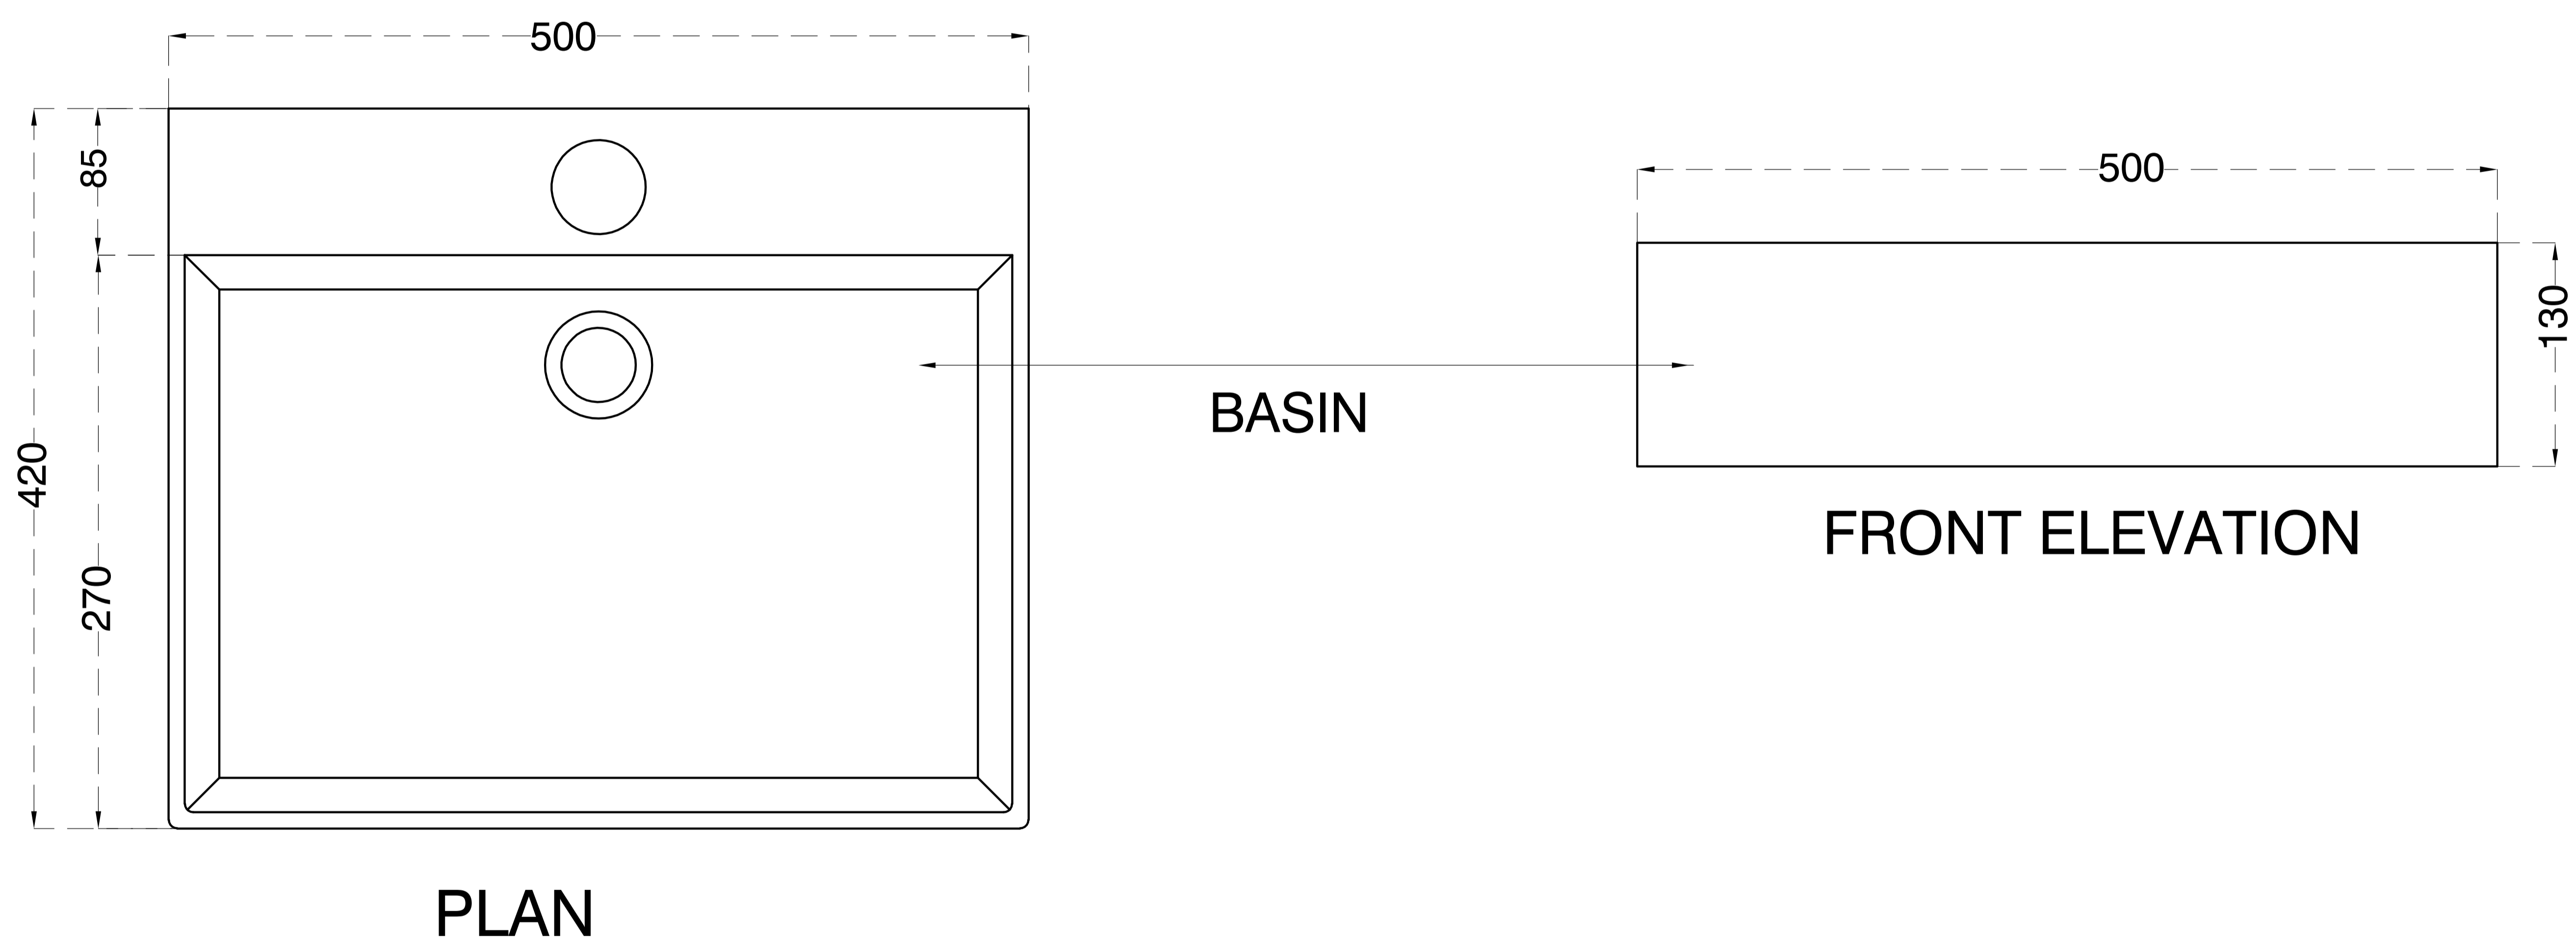

Ceramic Table/Wall-Mounted Wash Basin

Product Code : 1792

Technical Drawing

All dimension are in **mm**